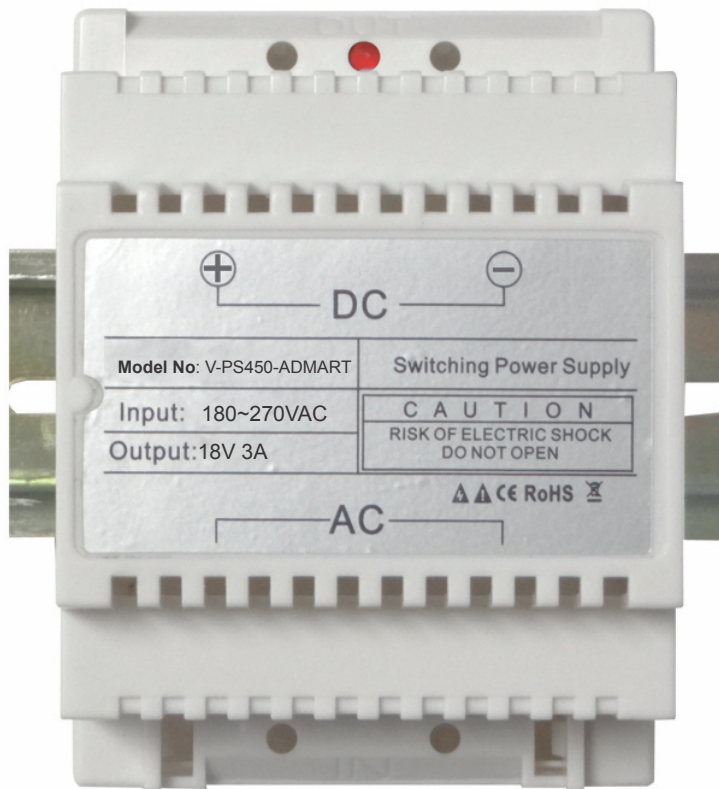

MULTI APARTMENT DIGITAL SYSTEMS VIDEO DOOR PHONE

VV-PS450-ADMAR1

POWER SUPPLY UNIT FOR MULTI-APARTMENT DIGITAL ADP SYSTEM

FEATURES

Input Voltage: 180~270VAC

Output Voltage: 18V 3A