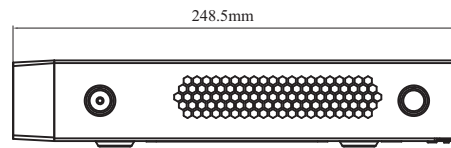

TECHNICAL SPECIFICATIONS

VV-NV3408-FP1ST1

Recording & Storage	Recording Mode	Manual, sensor, motion, exception, smart events
	Record Stream	Dual stream recording
	Storage	SATA 3.0 × 1, max 10T
	Local Backup	U disk, USB mobile HDD
	Network Backup	Supported
PoE	PoE Port	RJ 45 100Mbps × 8
	Standard	IEEE802.3AF/AT
	Output Power	≤ 72W
General	Power Supply	DC48V/1.8A
	Power Consumption	<10W (without HDD)
	Operating temperature	-10°C to + 50°C
	Working Humidity	90% or less (non condensing)
	Dimensions	300 × 249 × 45 (W × D × H)
Certifications	Certifications	CE,FCC,RoHS

*Exact products and specifications shown may vary by geographic region and are subject to change without notice. Product image, weights and measurements are approximate and may vary.

Dimension:

Unit: mm