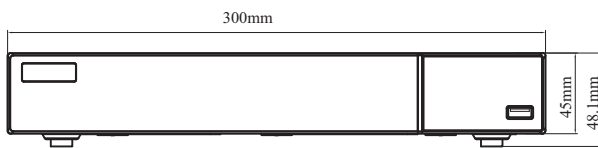

TECHNICAL SPECIFICATIONS

VV-NV3408-FP1ST1

Recording & Storage	Recording Mode	Manual, sensor, motion, exception, smart events
	Record Stream	Dual stream recording
	Storage	SATA 3.0 × 1, max 10T
	Local Backup	U disk, USB mobile HDD
	Network Backup	Supported
PoE	PoE Port	RJ 45 100Mbps × 8
	Standard	IEEE802.3AF/AT
	Output Power	≤ 72W
General	Power Supply	DC48V/1.8A
	Power Consumption	<10W (without HDD)
	Operating temperature	-10°C to + 50°C
	Working Humidity	90% or less (non condensing)
	Dimensions	300 × 249 × 45 (W × D × H)
Certifications	Certifications	CE,FCC,RoHS

*Exact products and specifications shown may vary by geographic region and are subject to change without notice. Product image, weights and measurements are approximate and may vary.

Dimension:

Unit: mm