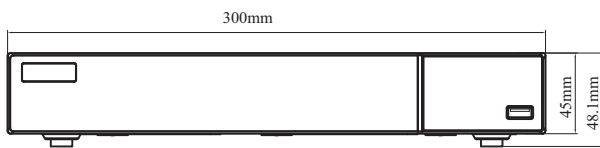

TECHNICAL SPECIFICATIONS

VV-NV3404-FP1ST1

Recording & Storage	Recording Mode	Manual, sensor, motion, exception, smart events
	Record Stream	Dual stream recording
	Storage	SATA 3.0 × 1, max 10T
	Local Backup	U disk, USB mobile HDD
	Network Backup	Supported
PoE	PoE Port	RJ45 100Mbps × 4
	Standard	IEEE802.3AF/AT
	Output Power	≤ 48W
General	Power Supply	DC 48V/1.25A
	Power Consumption	<10W (without HDD)
	Operating temperature	-10°C to + 50°C
	Working Humidity	90% or less (non condensing)
	Dimensions	300 × 249 × 45 (W × D × H)
Certifications	Certifications	CE,FCC,RoHS

*Exact products and specifications shown may vary by geographic region and are subject to change without notice. Product image, weights and measurements are approximate and may vary.

Dimension:

Unit: mm

VANTAGE INTEGRATED SECURITY SOLUTIONS LIMITED

B3, Bredon House 321, Tenttenhall Road Tettenhall, Wolverhampton

West Midlands, WV6 0JZ United Kingdom

Ph: +44-1902793383, Email: sales@vantagesecurity.com

www.vantagesecurity.com

(AN ISO 9001 : 2008, ISO14001 : 2004 CERTIFIED COMPANY)