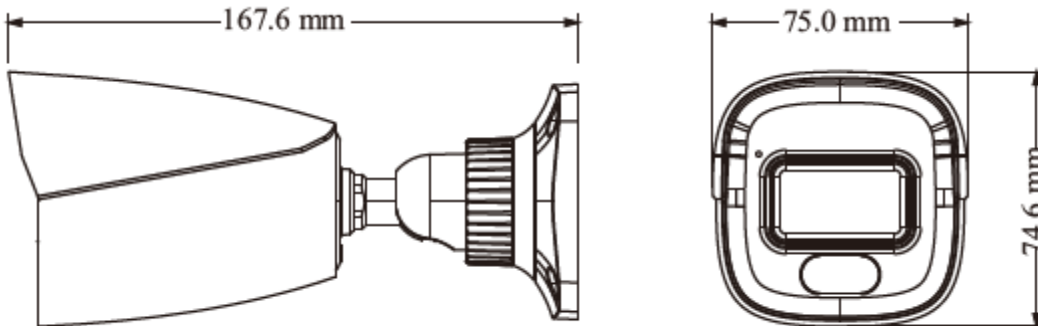

TECHNICAL SPECIFICATIONS

WV-NC91836B-AF3WLIRT1

Analytics Feature	Smart Features	Line crossing/region intrusion (human/vehicle classification), abandoned/missing object detection
Interface	Ethernet	1 RJ45 10 self-adaptive ethernet port
	Power Input	Standard DC Jack
	Audio	1CH audio input; 1CH built-in MIC
	Reset	Yes, supported
Electrical	Power Requirement	12 VDC/ PoE (IEEE802.3af)
	Power Consumption	Max. <6.5 W
Environmental	Enclosure	IP67 Weather proof outdoor enclosure
	Mounting Bracket	Optional brackets available
	Operating Temperature	-30°C to + 60°C
	Storage Temperature	-30°C to + 65°C
	Operating Humidity	95% or less (non-condensing)
Mechanical	Color	White
	Dimensions	167.6 x 75 x 74.6mm
	Weight	Approx. 0.45KG
Certifications	Certifications	CE, FCC, RoHS

*Exact products and specifications shown may vary by geographic region and are subject to change without notice. Product image, weights and measurements are approximate and may vary due to customized solutions & products being offered as per customer requirements.

DIMENSIONS

Unit: mm

VANTAGE INTEGRATED SECURITY SOLUTIONS LIMITED

B3, Bredon House 321, Tenttenhall Road Tettenhall, Wolverhampton

West Midlands, WV6 0JZ United Kingdom

Ph:+44-1902793383, Email: sales@vantagesecurity.com

www.vantagesecurity.com

(AN ISO 9001 : 2008, ISO14001 : 2004 CERTIFIED COMPANY)