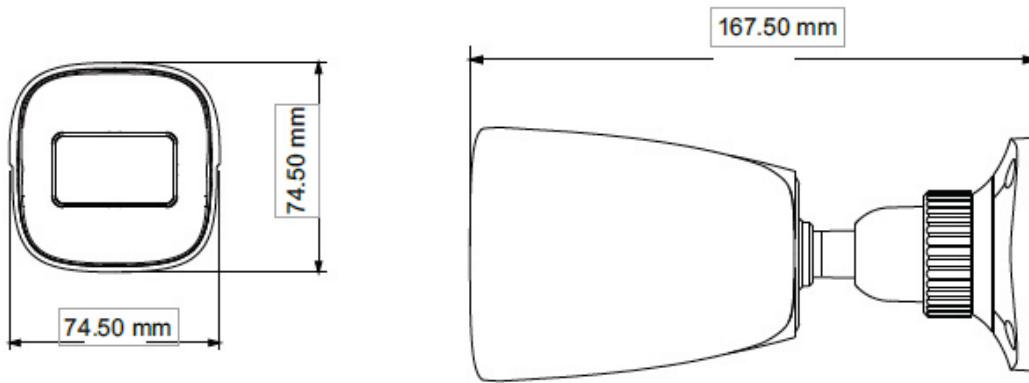

TECHNICAL SPECIFICATIONS

WV-NC91184B-F3IR1T1

Environmental	Enclosure	IP66 Weather proof outdoor enclosure
	Mounting bracket	Integrated mounting bracket with cable management
	Operating Temperature	-30°C to + 60°C
	Operating Humidity	95% or less (non-condensing)
Mechanical	Color	White
	Dimensions	167.5 x 74.5 x 74.5mm
	Weight	Approx. 0.39KG
Certifications	Certifications	CE, FCC, RoHS

*Exact products and specifications shown may vary by geographic region and are subject to change without notice. Product image, weights and measurements are approximate and may vary.

DIMENSIONS

Unit: mm