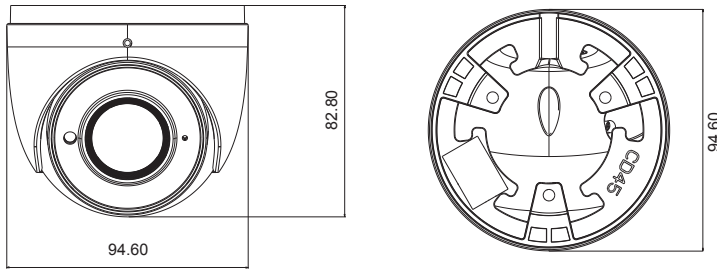

TECHNICAL SPECIFICATIONS

WV-NC91155D-AF3IR1T1

Features	Smart Analytics	Line crossing ,Intrusion detection, Object removal detection,Abnormal video detection, People Intrusion, People Counting, Crowd density Face detection
Electrical	Power Requirement	12 VDC \pm 10% , PoE (802.3af)
	Power Consumption	Max. 6W
Environmental	Enclosure	IP67 Weatherproof indoor enclosure
	Operating Temperature	-30°C to + 60°C
	Operating Humidity	90% or less (non-condensing)
Mechanical	Color	White
	Dimensions	Φ 94.6 x 82.8 mm
	Weight	460g
Certifications	Certifications	CE, FCC, RoHS

*Exact products and specifications shown may vary by geographic region and are subject to change without notice. Product image, weights and measurements are approximate and may vary.

DIMENSIONS

Unit: mm