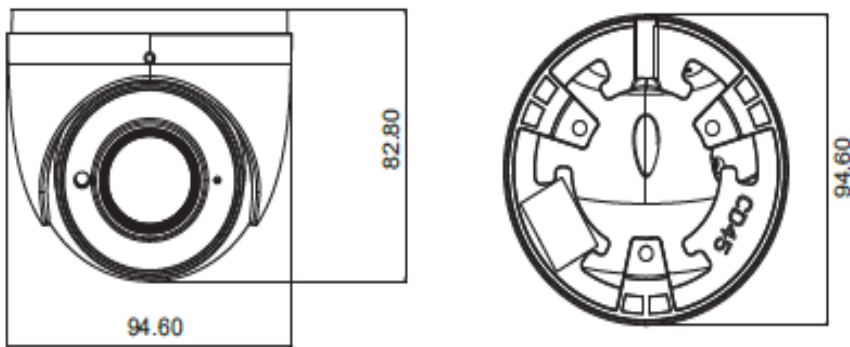

TECHNICAL SPECIFICATIONS

WV-NC91152D-AZIR2T1

| | | |
|----------------|-----------------------|---|
| Features | Smart Analytics | Line crossing, region entrance/exiting/intrusion (human/motor vehicle/Perimeter Protection non-motor vehicle classification), Target Counting, Scene change, video blur and video color cast detection, Face detection and face capture |
| Electrical | Power Requirement | 12 VDC \pm 10% , PoE (802.3af) |
| | Power Consumption | Max. 7W |
| Environmental | Enclosure | IP67 Weatherproof outdoor enclosure |
| | Mounting bracket | Integrated mounting bracket with cable management |
| | Operating Temperature | -30°C to + 60°C |
| | Operating Humidity | 95% or less (non-condensing) |
| Mechanical | Color | White |
| | Dimensions | 94.6 x 82.8 mm |
| | Weight | 460g |
| Certifications | Certifications | CE, FCC, RoHS |

Exact products and specifications shown may vary by geographic region and are subject to change without notice. Weights and measurements are approximate and may vary.

DIMENSIONS

Unit: mm

VANTAGE INTEGRATED SECURITY SOLUTIONS LIMITED