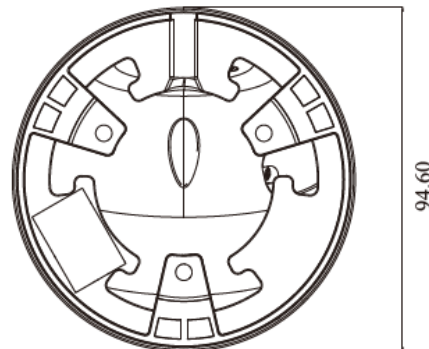

TECHNICAL SPECIFICATIONS

WV-NC41842D-AF3WLIRT1

Analytics Feature	Smart Features	Line crossing/region intrusion (human/vehicle classification), abandoned/missing object detection
Interface	Ethernet	1 RJ45 10/100 Ethernet port
	Power Input	Standard DC Jack
	Audio	1CH audio input; 1CH built-in MIC
	Reset Button	Yes, supported
Electrical	Power Requirement	DC12V/PoE (IEEE802.3af)
	Power Consumption	Max. <6W
Environmental	Enclosure	IP67 Weather proof outdoor enclosure
	Operating Temperature	-20°C to + 65°C
	Storage Temperature	-20°C to + 60°C
	Operating Humidity	95% or less (non-condensing)
Mechanical	Color	white
	Dimensions	Φ 94.8 × 82.8mm
	Weight	Approx. 0.45KG
Certifications	Certifications	CE, FCC, RoHS

*Exact products and specifications shown may vary by geographic region and are subject to change without notice. Product image, weights and measurements are approximate and may vary due to customized solutions & products being offered as per customer requirements.

DIMENSIONS

Unit: mm

VANTAGE INTEGRATED SECURITY SOLUTIONS LIMITED

B3, Bredon House 321, Tenttenhall Road Tettenhall, Wolverhampton

West Midlands, WV6 0JZ United Kingdom

Ph: +44-1902793383, Email: sales@vantagesecurity.com

www.vantagesecurity.com

(AN ISO 9001 : 2008, ISO14001 : 2004 CERTIFIED COMPANY)