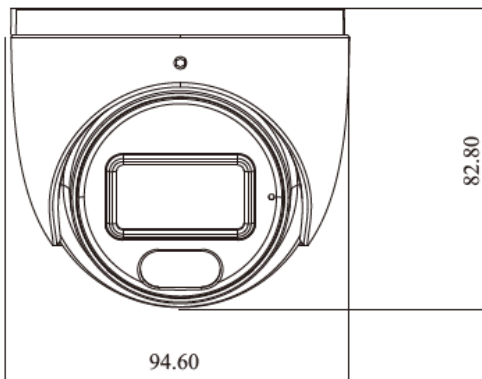

TECHNICAL SPECIFICATIONS

WV-NC41842D-AF3WLIRT1

Analytics Feature	Smart Features	Line crossing/region intrusion (human/vehicle classification), abandoned/missing object detection
Interface	Ethernet	1 RJ45 10/100 Ethernet port
	Power Input	Standard DC Jack
	Audio	1CH audio input; 1CH built-in MIC
	Reset Button	Yes, supported
Electrical	Power Requirement	DC12V/PoE (IEEE802.3af)
	Power Consumption	Max. <6W
Environmental	Enclosure	IP67 Weather proof outdoor enclosure
	Operating Temperature	-20°C to + 65°C
	Storage Temperature	-20°C to + 60°C
	Operating Humidity	95% or less (non-condensing)
Mechanical	Color	white
	Dimensions	Φ 94.8 × 82.8mm
	Weight	Approx. 0.45KG
Certifications	Certifications	CE, FCC, RoHS

*Exact products and specifications shown may vary by geographic region and are subject to change without notice. Product image, weights and measurements are approximate and may vary due to customized solutions & products being offered as per customer requirements.

DIMENSIONS

Unit: mm

VANTAGE INTEGRATED SECURITY SOLUTIONS LIMITED

B3, Bredon House 321, Tenttenhall Road Tettenhall, Wolverhampton

West Midlands, WV6 0JZ United Kingdom

Ph: +44-1902793383, Email: sales@vantagesecurity.com

www.vantagesecurity.com

(AN ISO 9001 : 2008, ISO14001 : 2004 CERTIFIED COMPANY)