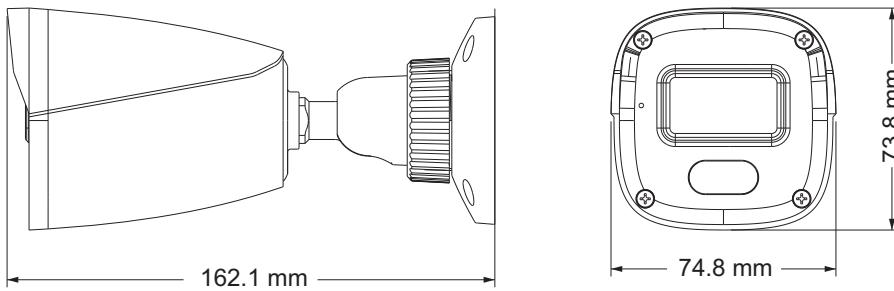

## TECHNICAL SPECIFICATIONS

# WV-NC41332B-F3IRT1

Electrical	Power Requirement	12 VDC $\pm$ 10% , PoE (802.3af)
	Power Consumption	< 5W
Environmental	Enclosure	IP67 weather proof enclosure
	Operating Temperature	-20°C to + 55°C
	Operating Humidity	95% or less (non-condensing)
Mechanical	Color	White
	Dimensions	162.1 x 74.8 x 73.8mm
	Weight	Approx. 0.24KG
Certifications	Certifications	CE, FCC, RoHS

## DIMENSIONS

Unit: mm