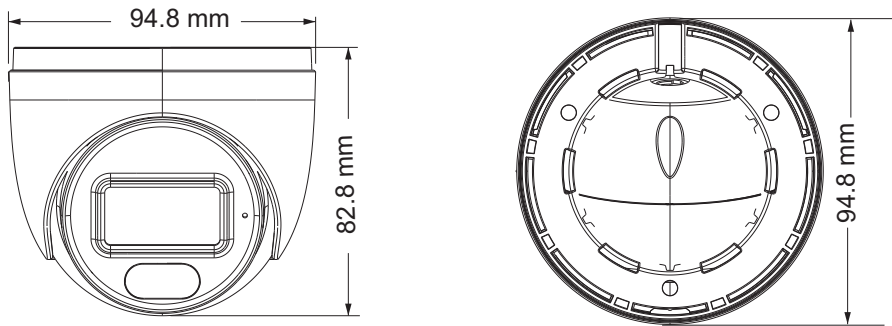

TECHNICAL SPECIFICATIONS

WV-NC41324D-AF3IRT1

Electrical	Power Requirement	12 VDC \pm 10% , PoE (802.3af)
	Power Consumption	< 4W
Environmental	Enclosure	IP67 weather proof enclosure
	Operating Temperature	-20°C to + 55°C
	Operating Humidity	95% or less (non-condensing)
Mechanical	Color	White
	Dimensions	Φ 94.8 x 82.8
	Weight	Approx. 0.284KG
Certifications	Certifications	CE, FCC, RoHS

*Exact products and specifications shown may vary by geographic region and are subject to change without notice. Product image, weights and measurements are approximate and may vary.

DIMENSIONS

Unit: mm