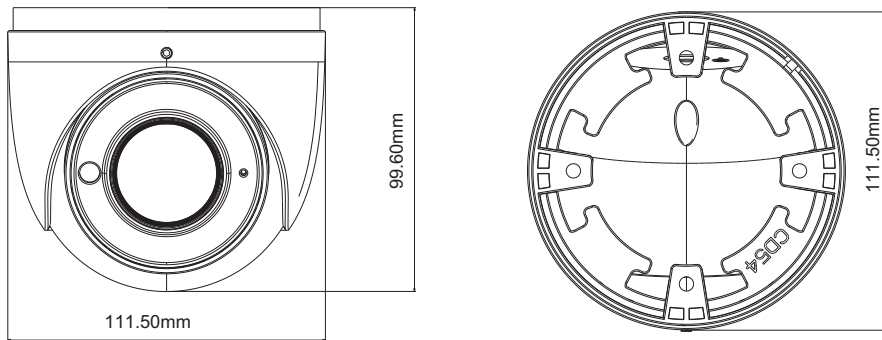

## TECHNICAL SPECIFICATIONS

# VV-NC41155D-AZIR2T1

Features	Smart Analytics	Line crossing detection ,Intrusion detection, Object removal detection, Abnormal video detection
Electrical	Power Requirement	12 VDC $\pm$ 10% , PoE (802.3af)
	Power Consumption	Max. 10W
Environmental	Enclosure	IP67 Weatherproof indoor enclosure
	Operating Temperature	-30°C to + 60°C
	Operating Humidity	90% or less (non-condensing)
Mechanical	Color	White
	Dimensions	$\Phi$ 111.5 x 99.6 mm
	Weight	640g
Certifications	Certifications	CE, FCC, RoHS

## DIMENSIONS

Unit: mm