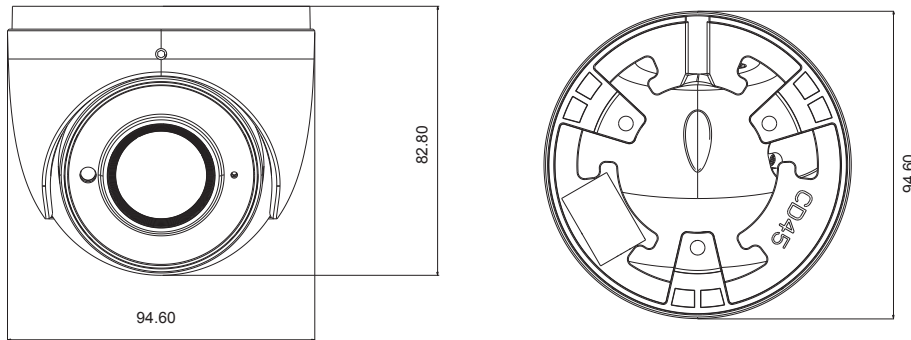

TECHNICAL SPECIFICATIONS

WV-NC41155D-AF3IR1T1

Features	Smart Analytics	Line crossing detection , Intrusion detection, Object removal detection, Abnormal video detection
Electrical	Power Requirement	12 VDC \pm 10% , PoE (802.3af)
	Power Consumption	Max. 6W
Environmental	Enclosure	IP67 Weatherproof indoor enclosure
	Operating Temperature	-30°C to + 60°C
	Operating Humidity	90% or less (non-condensing)
Mechanical	Color	White
	Dimensions	Φ 94.6 x 82.8 mm
	Weight	450g
Certifications	Certifications	CE, FCC, RoHS

*Exact products and specifications shown may vary by geographic region and are subject to change without notice. Product image, weights and measurements are approximate and may vary.

DIMENSIONS

Unit: mm