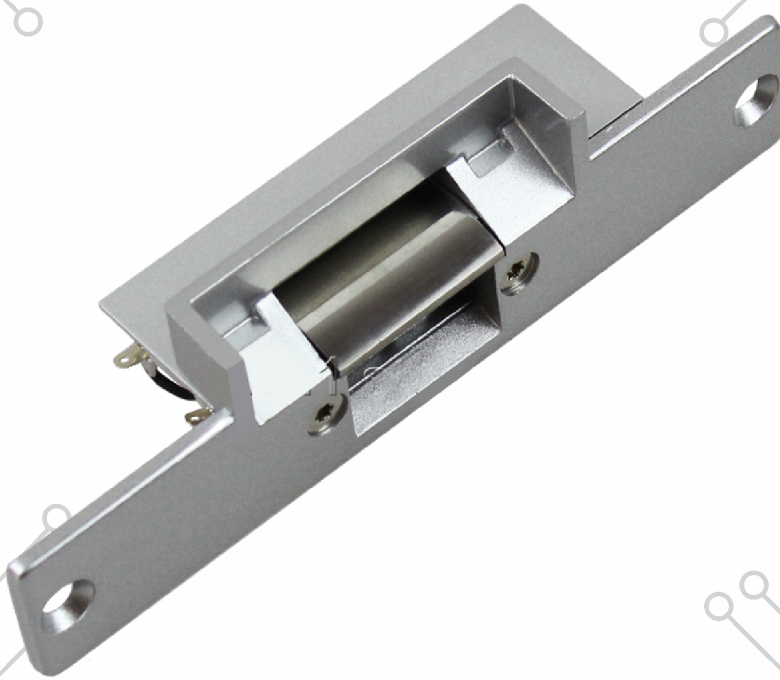

ACCESS CONTROL ACCESSORIES

VV-AX603EM-SLH2 EM STRIKE LOCK

FEATURES

Electro-magnetic strike lock

600 LBS holding force

Flush Mount

Operating voltage 12VDC

Current drawn 500mA

MOV surge protection