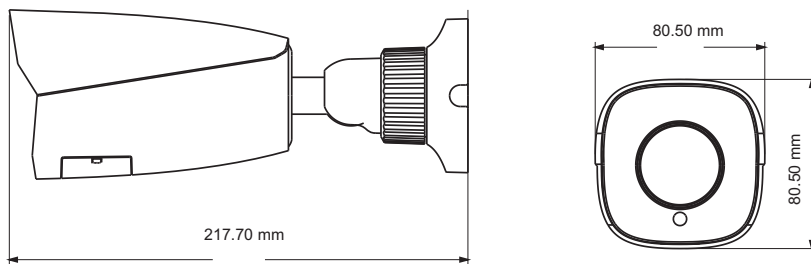

## TECHNICAL SPECIFICATIONS

# VP-NC91002B-AF3IR2T1

Features	Smart Analytics	Line crossing ,Intrusion detection, Abnormal video detection, video tampering detection, scene change detection, face detection,
Electrical	Power Requirement	12 VDC $\pm$ 10% , PoE (802.3af)
	Power Consumption	Max. 7W
Environmental	Enclosure	IP67 Weatherproof outdoor enclosure
	Mounting bracket	Integrated mounting bracket with cable management
	Operating Temperature	-30°C to + 60°C
	Operating Humidity	95% or less (non-condensing)
Mechanical	Color	White
	Dimensions	217.7 x 80.5 x 80.5 mm
	Weight	670g
Certifications	Certifications	UL, CE, FCC, RoHS

## DIMENSIONS

Unit: mm