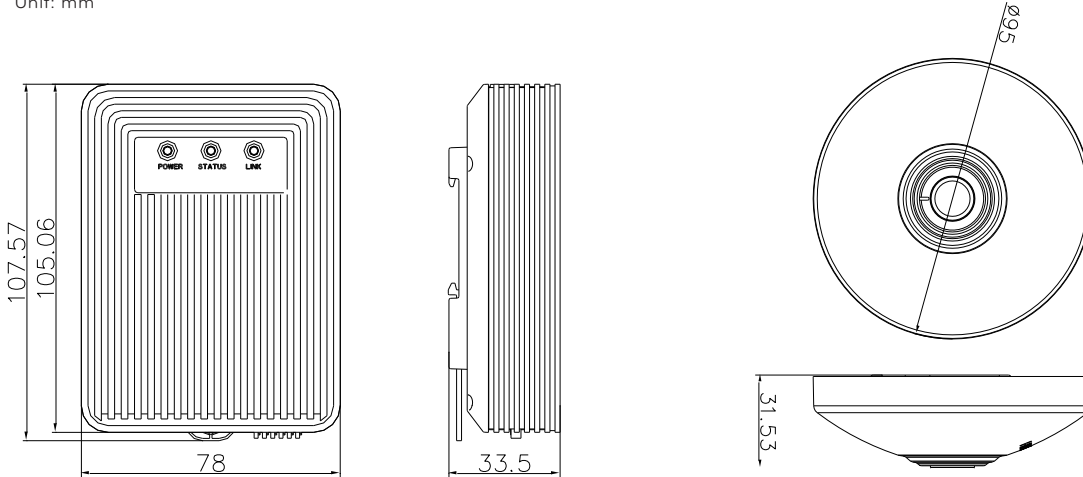

TECHNICAL SPECIFICATIONS

VP-NC7321ID-AF2PCWDX1

Environmental	Operating Temperature	-30°C to + 60°C
	Operating Humidity	95% or less (non-condensing)
Mechanical	Color	White
	Dimensions	107.6 x 78 x 33.5mm
	Weight	770g
Certifications	Certifications	UL, CE, FCC, RoHS

*Exact products and specifications shown may vary by geographic region and are subject to change without notice. Weights and measurements are approximate and may vary.

DIMENSIONS

Unit: mm

VANTAGE INTEGRATED SECURITY SOLUTIONS LIMITED