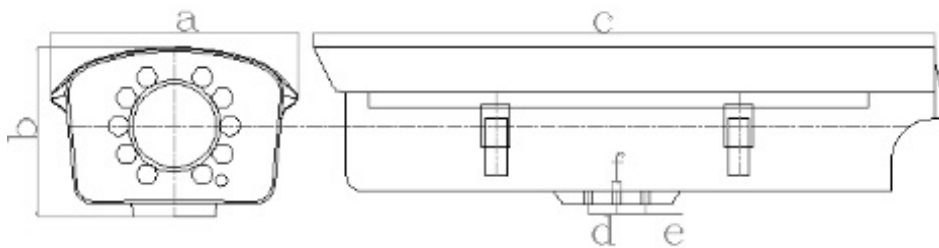

TECHNICAL SPECIFICATIONS

VP-NC5103S-AFOP1X1

Interface	Ethernet	1 RJ45 10/100 Ethernet port
	Power Input	Standard DC Jack
	Audio Input	1-ch 3.5 mm audio interface, Mic in/Line in
	Audio Output	1-ch 3.5 mm audio interface Line out
	Alarm Input	1
	Alarm Output	1
Analytics Features	Smart Features	Intrusion Detection, Line Crossing Detection, Region Entrance Detection, Region Exiting Detection, Object Removal , Tampering Unattended Object Detection, Scene Change Detection, Face Detection
Electrical	Power Requirement ($\pm 10\%$)	12 VDC $\pm 10\%$, PoE (802.3af)
	Power Consumption	Max. 6W (26W with IR)
Environmental	Enclosure	IP66 Outdoor Housing Box Enclosure
	Mounting bracket	External Mounting bracket
	Operating Temperature	-30°C to + 60°C
	Operating Humidity	90% or less (non-condensing)
Mechanical	Color	White
	Dimensions	190mm x 132mm x 445mm (with housing)
	Weight	4.5g (with housing)
Certifications	Certifications	UL, CE, FCC, RoHS

*Exact products and specifications shown may vary by geographic region and are subject to change without notice. Product image, weights and measurements are approximate and may vary.

DIMENSIONS

Unit: mm