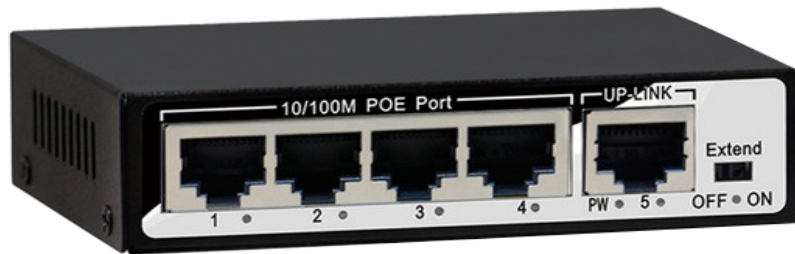

# DOOR COMMUNICATION SYSTEM PoE GATEWAY

## VP-CS4010AX-PSV2 4 PORT PoE GATEWAY

Each port provides independent bandwidth to provide true non blocking transmission

Dynamic LED indicator light